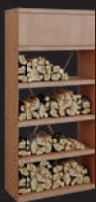

**OFYR
STORAGE INSERT PRO**
TEAK WOOD
MEDIUM

LARGE

SUITABLE FOR

OFYR MISE EN PLACE TABLE 135 PRO
OFYR KAMADO TABLE 135 PRO BGE
OFYR KAMADO TABLE 135 PRO KJ

**OFYR
STORAGE INSERT PRO**
TEAK WOOD
LARGE

**OFYR
STORAGE INSERT PRO**
WITH 2 DOORS
TEAK WOOD LARGE

OFYR BUTCHER BLOCK STORAGE 90

OFYR
BUTCHER BLOCK
STORAGE CORTEN 90
● TEAK WOOD
○ CERAMIC DARK GREY

OFYR
BUTCHER BLOCK
STORAGE BLACK 90
● TEAK WOOD
○ CERAMIC DARK GREY

OFYR WOOD STORAGE DRESSOIR

OFYR
WOOD STORAGE
DRESSOIR CORTEN
● TEAK WOOD

OFYR
WOOD STORAGE
DRESSOIR BLACK
● TEAK WOOD

OFYR WOOD STORAGE

OFYR
WOOD STORAGE
CORTEN 100

OFYR
WOOD STORAGE
CORTEN 200

OFYR
WOOD STORAGE
CORTEN 300

OFYR
WOOD STORAGE
BLACK 100

OFYR
WOOD STORAGE
BLACK 200

OFYR BENCHES